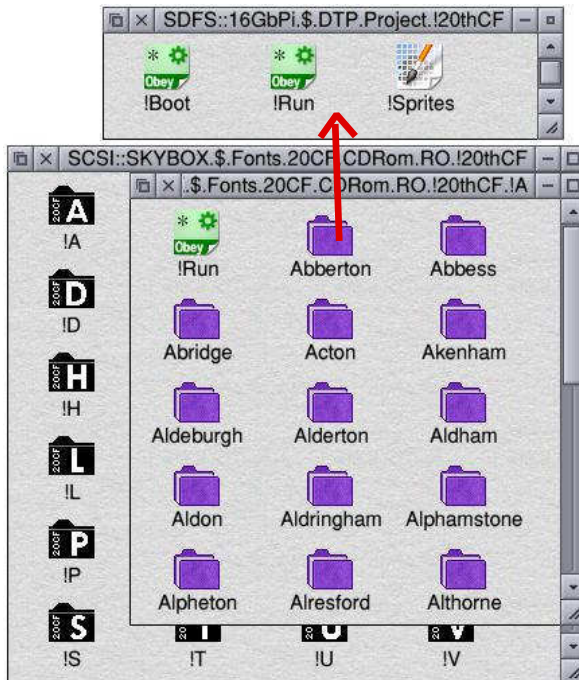

INSTALLATION INSTRUCTIONS (RISC OS)

The *Collection* is stored in RISC OS (Acorn outline) format in the **RO.Fonts** directory on the CD-Rom, there is one subdirectory for each letter of the alphabet. You can either add fonts to !Boot.Resources.!Fonts, where fonts are normally held on your computer, or create another !Fonts directory (recommended).

Creating a new !Fonts directory

Open the EmptyFonts directory inside RO.Fonts. Copy !20thCF (an empty fonts folder) to the location of your choice on your hard disc, e.g. **16GbPi.$DTP.Project**

Installing new !Fonts

Double click RO.!20thCF to open up an alphabetical list of subdirectories. From the catalogue decide which fonts you would like, and double click the appropriate subdirectory corresponding to the first letter of the font name (e.g. double click IA for Abberton). Hold down Shift and open a directory viewer on **16GbPi.$DTP.Project.!20thCF** and open another directory viewer for example **RO.Fonts.!Fonts.A.Abberton** and copy the font file.